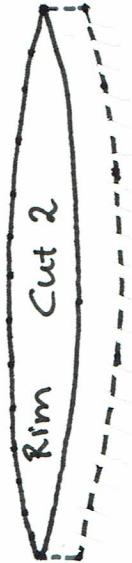

Mug
Cut 2

Handle
Cut 1
Cut 1 in revers

Heart
Cut 2

1" square

Rim
Cut 2

Valentine
Mug Rug Pattern
©annikassewingcorner.com